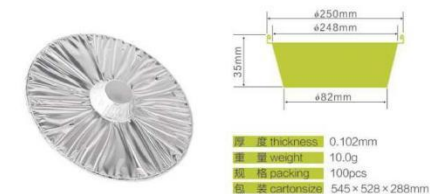

ROUND CONTAINER SERIES

YSA-R120B

YSA-7" Pan

YSA-POT250-LID

YSA-POT290-LID

YSA-R125

YSA-8" Pan

YSA-POT290