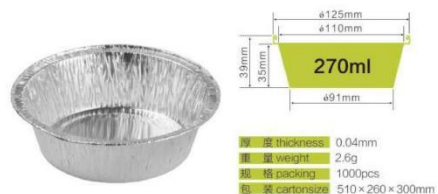

ROUND CONTAINER SERIES

YSA-R120B

YSA-7" Pan

YSA-POT250-LID

YSA-POT290-LID

YSA-R125

YSA-8" Pan

YSA-POT290