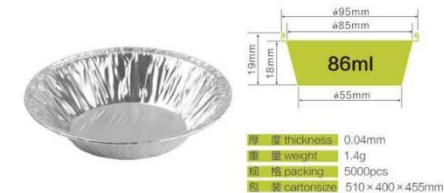

烘焙系列

BAKING CONTAINER SERIES

彩色餐盒系列

COLOR CONTAINER SERIES

YSA-TR57

YSA-TR95

YSA-RC37

YSA-RC84