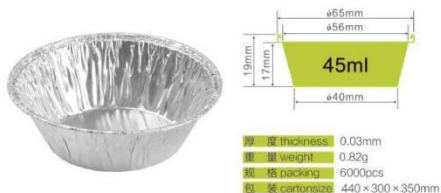

烘焙系列

BAKING CONTAINER SERIES

彩色餐盒系列

COLOR CONTAINER SERIES

YSA-TR65