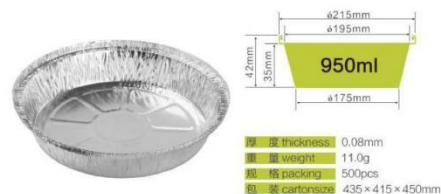

ROUND CONTAINER SERIES

YSA-R120B

YSA-7" Pan

YSA-POT250-LID

YSA-POT290-LID

YSA-R125

YSA-8" Pan

YSA-POT290