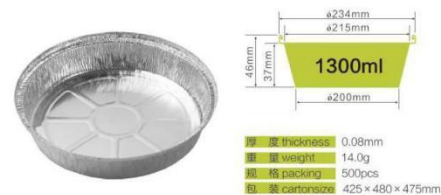

圆形餐盒系列

ROUND CONTAINER SERIES

YSA-9" Pan