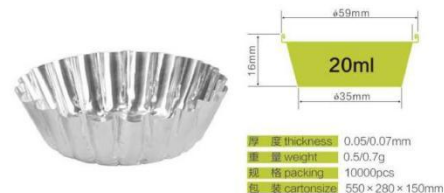

烘焙系列

BAKING CONTAINER SERIES

彩色餐盒系列

COLOR CONTAINER SERIES

YSA-TRF59