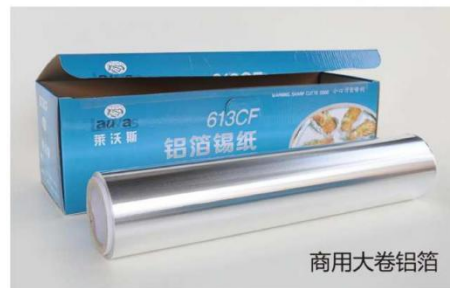

塑料盖
PLASTIC LID

箔纸盖
FOIL CARDBOARD LID

铝箔盖
FOIL LID

盖子的区别与定制

ABOUT THE COVER

印刷效果展示

客户定制案例
CUSTOMIZATION CASES

4 HOLIDAY DESIGNS

铝箔卷系列

ALUMINUM FOIL ROLLS

家用铝箔卷 HOUSEHOLD ALUMINUM FOIL ROLLS

产品型号Item No.	规格Specification	装箱数Rolls/carton	外箱尺寸Carton Size
YSA-2508	250mm × 8m	60	450 × 270 × 275mm
YSA-2510	250mm × 10m	120	555 × 450 × 295mm
YSA-2516	250mm × 16m	60	450 × 270 × 275mm
YSA-2520	250mm × 20m	120	555 × 450 × 295mm
YSA-2530	250mm × 30m	60	450 × 270 × 275mm
YSA-2540	250mm × 40m	60	450 × 270 × 275mm
YSA-2550	250mm × 50m	60	450 × 270 × 275mm
YSA-3005	300mm × 5m	24	265 × 180 × 320mm
YSA-3010	300mm × 10m	24	265 × 180 × 320mm
YSA-3020	300mm × 20m	24	265 × 180 × 320mm
YSA-3030	300mm × 30m	24	265 × 180 × 320mm
YSA-3050	300mm × 50m	24	265 × 180 × 320mm
YSA-3100	300mm × 100m	4	335 × 330 × 80mm
YSA-3150	300mm × 150m	6	360 × 230 × 160mm
YSA-4505	450mm × 5m	24	265 × 180 × 470mm
YSA-4510	450mm × 10m	24	265 × 180 × 470mm
YSA-4530	450mm × 30m	24	265 × 180 × 470mm
YSA-4550	450mm × 50m	24	265 × 180 × 620mm
YSA-4575	450mm × 75m	4	335 × 330 × 80mm

锡纸内卷

商用大卷铝箔

附两侧支架·方便拉取

商用铝箔卷 COMMERCIAL ALUMINUM FOIL

产品型号Item No.	规格Specification	装箱数Rolls/carton	外箱尺寸Carton Size
YSAC-3060	300mm x 60m	24	375x250x340mm
YSAC-3100	300mm x 100m	12	360x200x225mm
YSAC-3150	300mm x 150m	6	360x236x160mm
YSAC-3300	300mm x 300m	4	370x215x220mm
YSA-3830	380mm x 30m	4	420x257x260mm
YSA-3850	380mm x 50m	4	420x257x260mm
YSA-38100	380mm x 100m	4	420x257x260mm
YSAC-4560	450mm x 60m	24	375x250x490mm
YSAC-4510	450mm x 100m	12	510x300x225mm
YSAC-4515	450mm x 150m	6	510x235x160mm
YSAC-4530	450mm x 300m	4	510x215x215mm