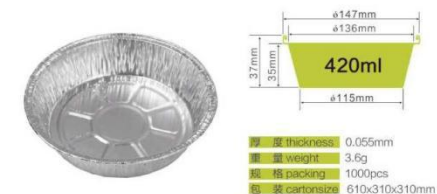

圆形餐盒系列

ROUND CONTAINER SERIES

YSA-R147